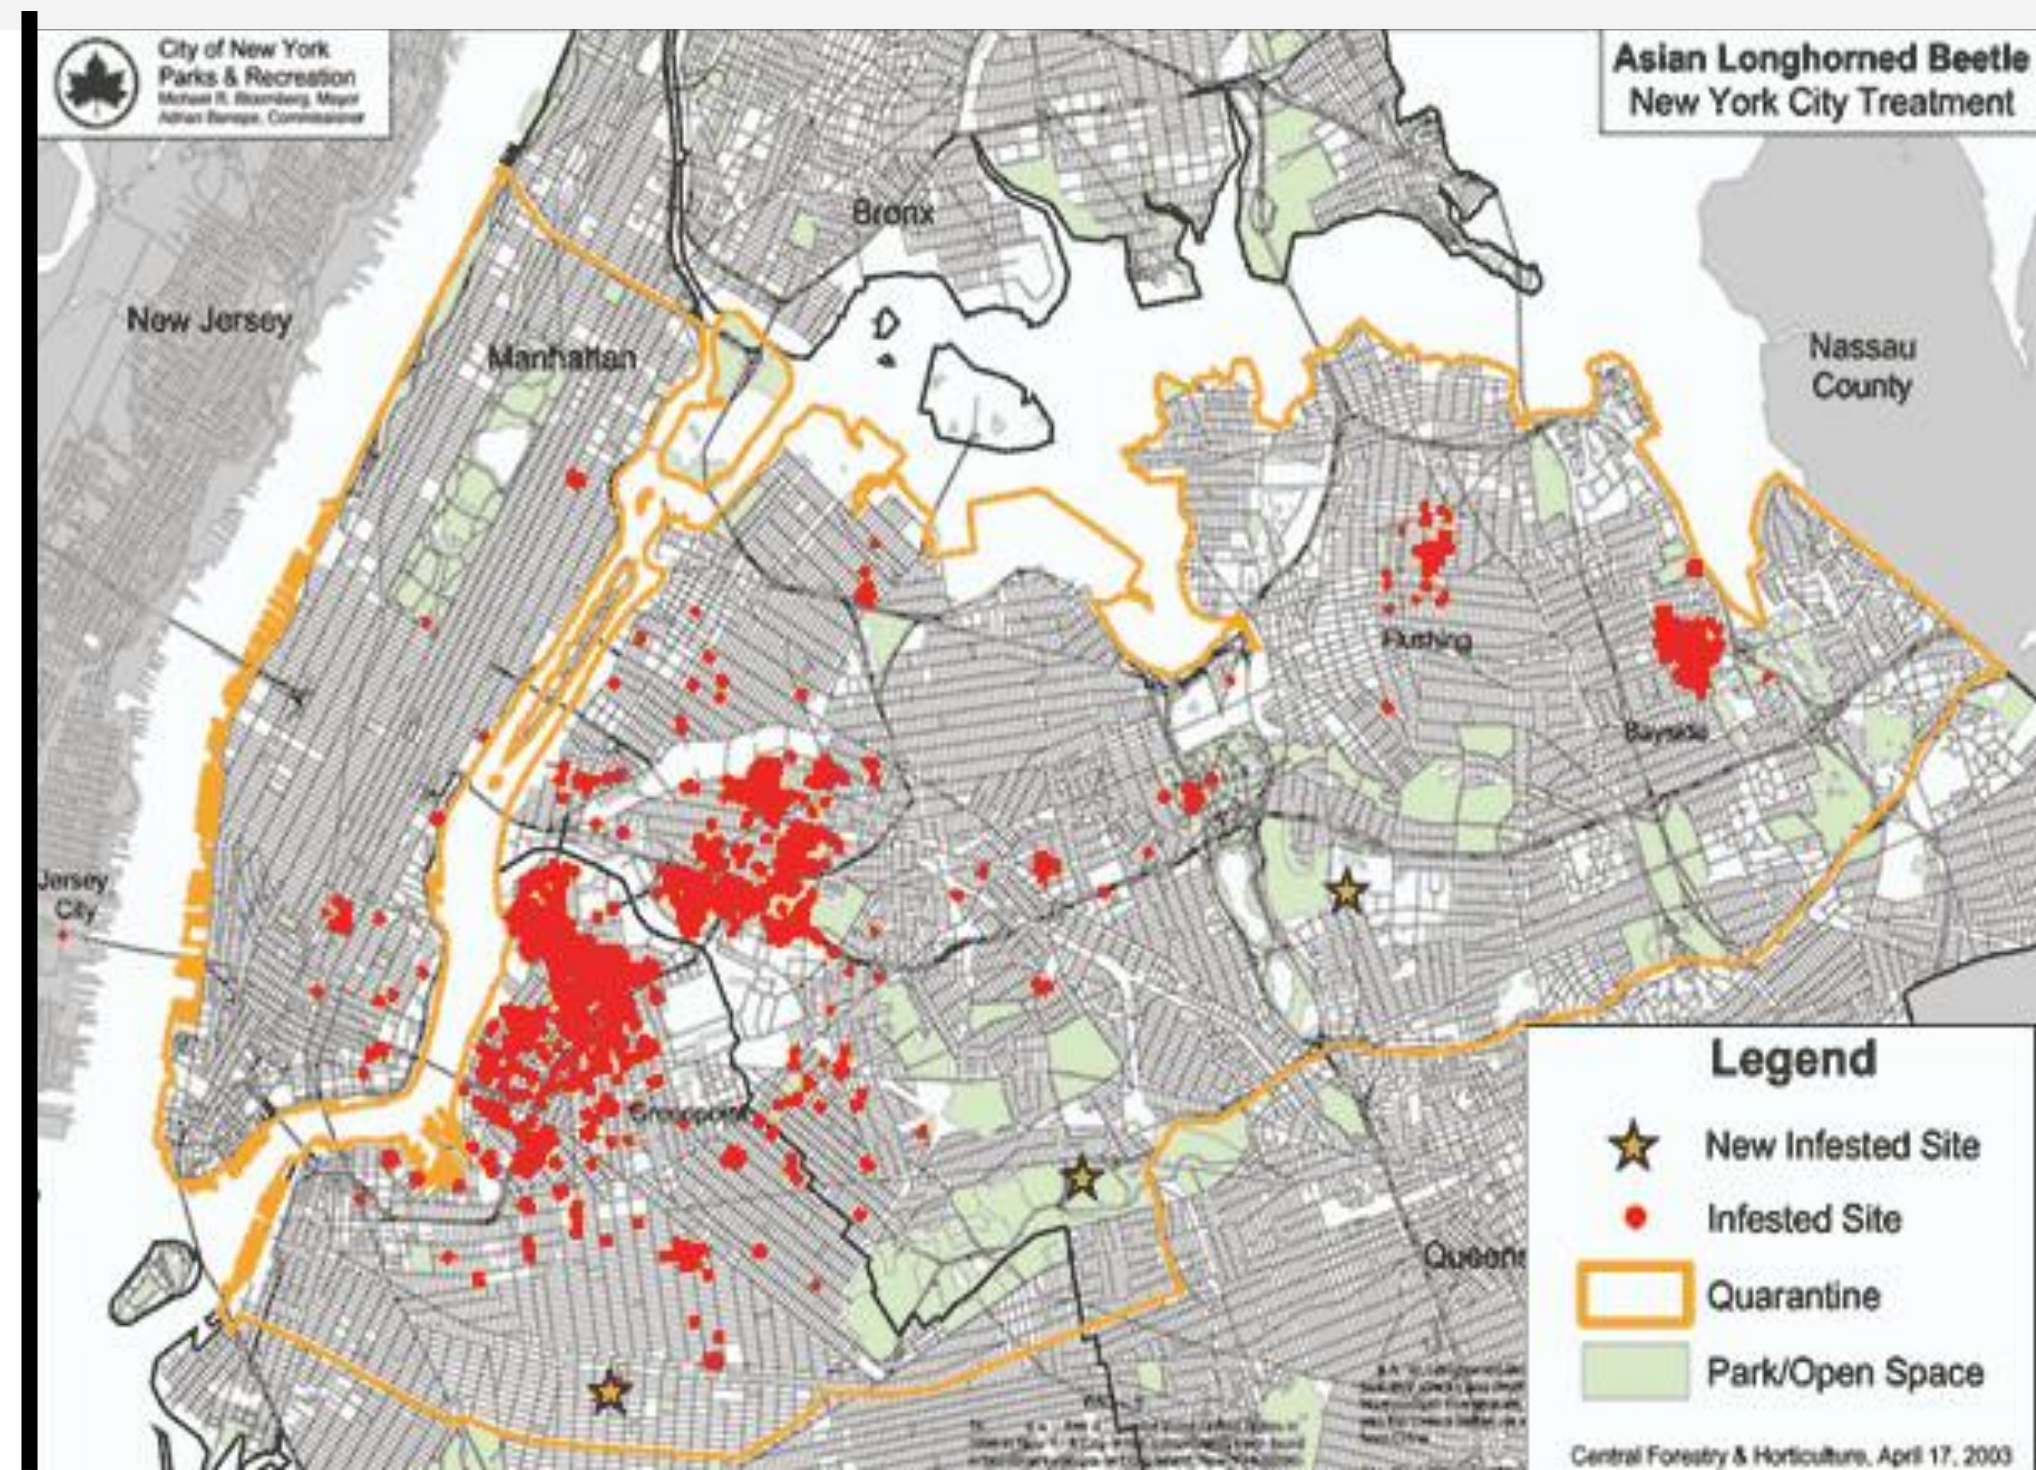

New York City, USA

Source: George Steinmetz, National Geographic Image Collection

Starry Sky Beetle Arrives in NYC

Asian Longhorned Beetle

Damaged Maple Tree

Anoplophora glabripennis

<https://www.ontario.ca/page/asian-long-horned-beetle>

As far as Joseph Gittleman, the head of New York's Asian-long-horned-beetle eradication program, can tell, the creature first appeared on American soil in 1996, in the yard of a Brooklyn resident named Ingram Carner. When mysterious holes first appeared in twenty of his Norway maples, Carner assumed that teenagers had drilled them as a prank. One day, he noticed a large, black beetle with white spots clambering out of one of the cavities, waving its horn-like antennas. Carner called the New York City Department of Parks and