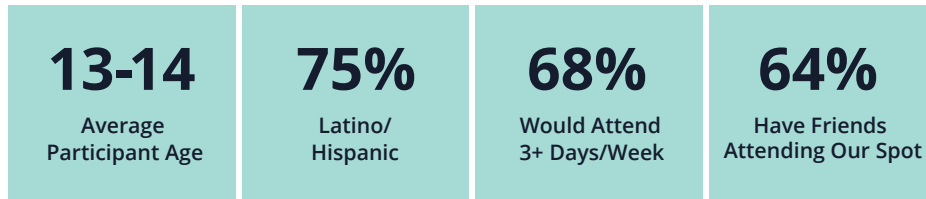

Our S.P.O.T.

Social Places and Opportunities for Teens

Funded by the Los Angeles County Department of Probation and
The Los Angeles County Department of Public Health
June 2022 Program Evaluation Report

About Our SPOT

Our SPOT is an after-school recreational program implemented by the Los Angeles County Department of Parks and Recreation at select parks for teens grades 7-12 with the goal of providing equitable recreation services and programs and youth protective factors. Our SPOT is free and operates Monday through Friday from 3-7 pm.

Participants

Locations

1. Amelia Mayberry Park
2. City Terrace Park
3. El Cariso Community Regional Park
4. East Rancho Dominguez Park
5. Franklin D. Roosevelt Park
6. Loma Alta Park
7. Mona Park
8. Salazar Park
9. San Angelo Park
10. Stephen Sorensen Park
11. Belvedere Park*
12. Lennox Park*
13. Pamela Park*

* These three newer OUR SPOT parks were not part of the program evaluation.